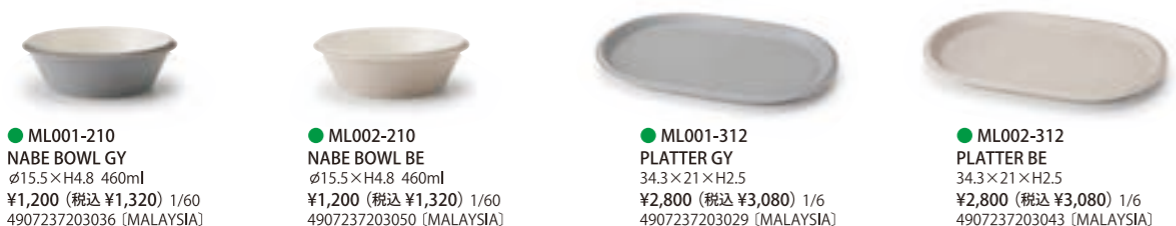

● ML001-210
NABE BOWL GY
φ15.5×H4.8 460ml
¥1,200 (税込 ¥1,320) 1/60
4907237203036 (MALAYSIA)

● ML002-210
NABE BOWL BE
φ15.5×H4.8 460ml
¥1,200 (税込 ¥1,320) 1/60
4907237203050 (MALAYSIA)

● ML001-312
PLATTER GY
34.3×21×H2.5
¥2,800 (税込 ¥3,080) 1/6
4907237203029 (MALAYSIA)

● ML002-312
PLATTER BE
34.3×21×H2.5
¥2,800 (税込 ¥3,080) 1/6
4907237203043 (MALAYSIA)

硬質陶器